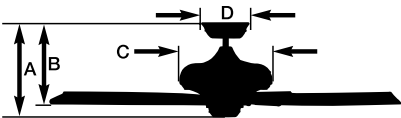

Airflow

2,420

Cubic Feet Per Minute

- The higher the airflow, the more air the fan will move
- Airflow Efficiency: 88 Cubic Feet Per Minute Per Watt

All estimates based on typical use, excluding lights ftc.gov/energy

Energy information listed above is a weighted average of High and Low speeds tested with the downrod supplied.

42" VERANDA

B. Shown in Oil Rubbed Bronze with Weather-Resistant Oil Rubbed Bronze Blades

- A. **42" VERANDA – SATIN WHITE**
CF542SW - Weather-Resistant Satin White Blades
- B. **42" VERANDA – OIL RUBBED BRONZE**
CF542ORB - Weather-Resistant Oil Rubbed Bronze Blades

SHIPPING SPECIFICATIONS: Carton Weight: **19.40 LBS** | Length: **16.50"** | Width: **13.25"** | Depth: **11.0"**

Product Dimensions & Weight

- A. Total Fan Height: **14.0"**
 - B. Bottom of Blade to Ceiling: **12.0"**
 - C. Width of Housing: **11.5"**
 - D. Width of Canopy: **7.1"**
- Motor Size (mm): **153 x 18**
Product Weight: **17.6 LBS**