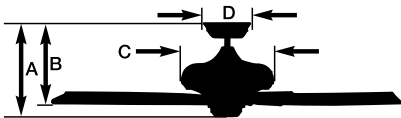

ftc.gov/energy

Energy information listed above is a weighted average of High and Low speeds.

29" NORTHWIND

B. Shown in Appliance White with Appliance White Blades

- A. **29" NORTHWIND – OIL RUBBED BRONZE**
CF702ORB - Dark Cherry/Walnut Blades
- B. **29" NORTHWIND – APPLIANCE WHITE**
CF702WW - Appliance White/Bleached Oak Blades

SHIPPING SPECIFICATIONS: Carton Weight: **13.00 LBS** | Length: **17.25"** | Width: **10.00"** | Depth: **9.00"**

Product Dimensions & Weight

- A. Total Fan Height: **10.8"**
- B. Bottom of Blade to Ceiling: **10.5"**
- C. Width of Housing: **9.0"**
- D. Width of Canopy: **5.3"**
- Motor Size (mm): **153 x 10**
- Product Weight: **11.2 LBS**