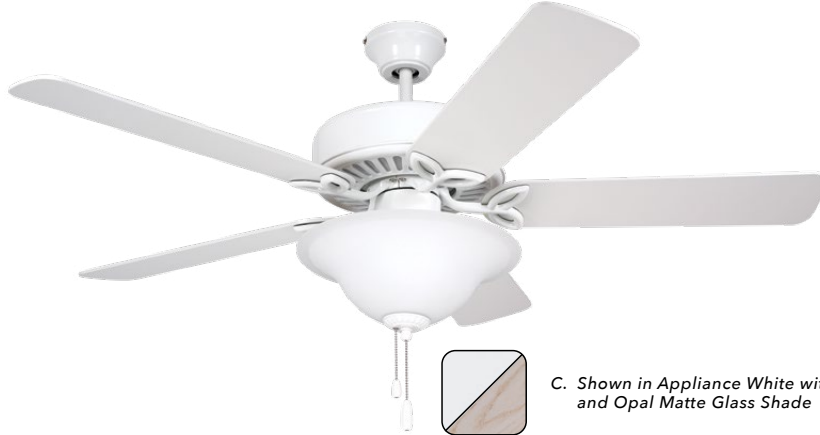

kathy ireland®
HOME

by

LUMINANCEBRANDS™

REVERSIBLE BLADES

DUAL-MOUNT

A. Shown in Brushed Steel with Dark Cherry Blades and Opal Matte Glass Shade

Pro Series™ CF712

MODEL FEATURES

- 50" Blade Span
- 5 Reversible Blades
- Dual-Mount
- No-Light Option
- Light Fixture Uses (3) 9-Watt LED Bulbs Included
- Precision-Lock™ Blade Arms with Pre-Attached Screws
- 4.5" Downrod
- Adaptable up to 3' Downrod

Energy information listed above is a weighted average of High and Low speeds tested with the close to the ceiling installation method.

PRO SERIES

B. Shown in Oil Rubbed Bronze with Dark Cherry Blades and Opal Matte Glass Shade

C. Shown in Appliance White with Appliance White Blades and Opal Matte Glass Shade

A. **PRO SERIES – BRUSHED STEEL**
CF712BS - Dark Cherry/Mahogany Blades, Opal Matte Glass Shade

B. **PRO SERIES – OIL RUBBED BRONZE**
CF712WORB - Dark Cherry/Medium Oak Blades, Opal Matte Glass Shade