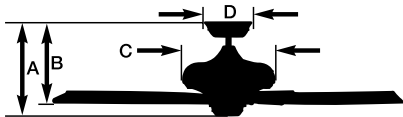

SHIPPING SPECIFICATIONS: Carton Weight: **21.00 LBS** | Length: **23.00"** | Width: **14.75"** | Depth: **11.00"**

Product Dimensions & Weight

- A. Total Fan Height: **14.8"/18.5"**
- B. Bottom of Blade to Ceiling: **8.3"/11.5"**
- C. Width of Housing: **11.5"**
- D. Width of Canopy: **5.2"**
- Motor Size (mm): **153 x 15**
- Product Weight: **19 LBS**