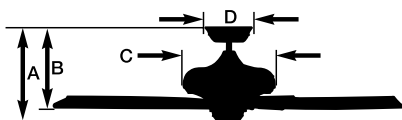

Product Dimensions & Weight

- A. Total Fan Height: **14.9"**
  - B. Bottom of Blade to Ceiling: **12.0"**
  - C. Width of Housing: **9.6"**
  - D. Width of Canopy: **6.5"**
2. Motor Size (mm): **153 x 18**
   Product Weight: **18.3 LBS**

Included

6-Speed¹
Remote Control
with Receiver

Optional Controls

SR650¹
6-Speed
2-in-1
Remote Control

SW605¹
6-Speed
Wall Control

¹Controls are recommended for indoor use only.