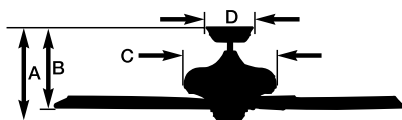

- A.** Total Fan Height: **16.1"**
 - B.** Bottom of Blade to Ceiling: **13.4"**
 - C.** Width of Housing: **8"**
 - D.** Width of Canopy: **6.1"**
- Motor Size (mm): **165 DC**
Product Weight: **15.7 LBS**