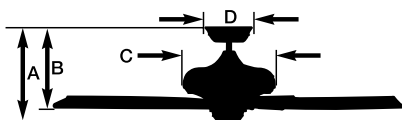

Product Dimensions & Weight

- A. Total Fan Height: **16.3"**
- B. Bottom of Blade to Ceiling: **14.0"**
- C. Width of Housing: **7.8"**
- D. Width of Canopy: **6.7"**
- Motor Size (mm): **153 x 20**
- Product Weight: **18 LBS**

Included

SW405
4-Speed
Wall Control
with Receiver

Optional Control

SR401
4-Speed
Remote Control