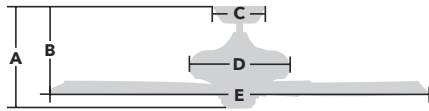

Euclid CF500

- A. Total Fan Height: **14"**
- B. Bottom of Blade to Ceiling: **12.25"**
- C. Width of Canopy: **6.75"**
- D. Width of Housing: **9.8"**
- E. Total Fan Diameter: **56"**

LIGHTING

AMPS	0.6
Lumens	N/A
Watts	N/A
CRI	N/A
CCT (K)	N/A
Dimming Light	N/A
Reverse Switch	Manual