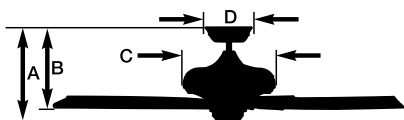

Product Dimensions & Weight

- A. Total Fan Height: **16.3"**
- B. Bottom of Blade to Ceiling: **14.0"**
- C. Width of Housing: **7.8"**
- D. Width of Canopy: **6.7"**
- Motor Size (mm): **153 x 20**
- Product Weight: **18 LBS**

Included

SW405
4-Speed
Wall Control
with Receiver

Optional Control

SR401
4-Speed
Remote Control