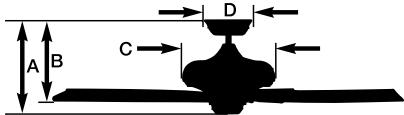

D. Shown in Antique Brass with Walnut Blades and Opal Matte Glass Shade

**SHIPPING SPECIFICATIONS:** Carton Weight: **21.00 LBS** | Length: **23.00"** | Width: **14.75"** | Depth: **11.00"**

**Product Dimensions & Weight**