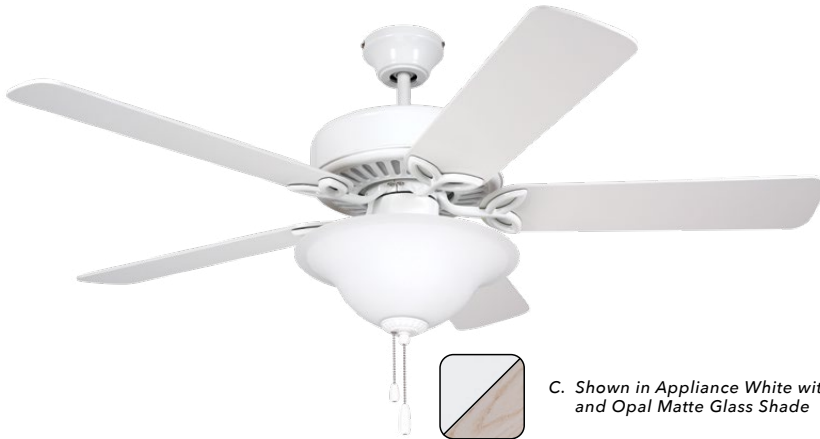

kathy ireland<sup>®</sup>  
HOME

by

LUMINANCEBRANDS™

REVERSIBLE BLADES

DUAL-MOUNT

A. Shown in Brushed Steel with Dark Cherry Blades and Opal Matte Glass Shade

### MODEL FEATURES

- 50" Blade Span
- 5 Reversible Blades
- Dual-Mount
- No-Light Option
- Light Fixture Uses (3) 9-Watt LED Bulbs Included
- Precision-Lock™ Blade Arms with Pre-Attached Screws
- 4.5" Downrod
- Adaptable up to 3' Downrod

Energy information listed above is a weighted average of High and Low speeds tested with the close to the ceiling installation method.

**PRO SERIES**

by LUMINANCEBRANDS

B. Shown in Oil Rubbed Bronze with Dark Cherry Blades and Opal Matte Glass Shade

C. Shown in Appliance White with Appliance White Blades and Opal Matte Glass Shade

A. **PRO SERIES – BRUSHED STEEL**  
CF712BS - Dark Cherry/Mahogany Blades, Opal Matte Glass Shade

B. **PRO SERIES – OIL RUBBED BRONZE**  
CF712WORB - Dark Cherry/Medium Oak Blades, Opal Matte Glass Shade