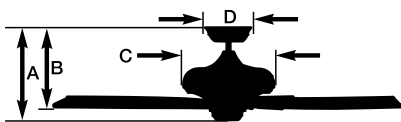

Product Dimensions & Weight

- A. Total Fan Height: **14.0"**
- B. Bottom of Blade to Ceiling: **12.0"**
- C. Width of Housing: **12.0"**
- D. Width of Canopy: **6.5"**
- Motor Size (mm): **188 x 15**
- Product Weight: **18.7 LBS**

Optional Controls