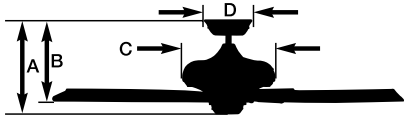

SHIPPING SPECIFICATIONS: Carton Weight: **21.00 LBS** | Length: **23.00"** | Width: **14.75"** | Depth: **11.00"**

Product Dimensions & Weight

- A. Total Fan Height: **14.8"/18.5"**
- B. Bottom of Blade to Ceiling: **8.3"/11.5"**
- C. Width of Housing: **11.5"**
- D. Width of Canopy: **5.2"**
- Motor Size (mm): **153 x 15**
- Product Weight: **19 LBS**