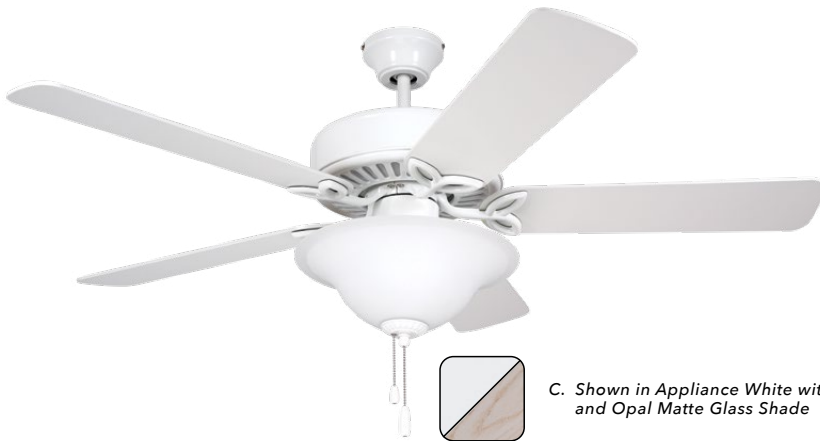

kathy ireland®
HOME

by

LUMINANCEBRANDS™

REVERSIBLE BLADES

DUAL-MOUNT

A. Shown in Brushed Steel with Dark Cherry Blades and Opal Matte Glass Shade

Pro Series™ CF712

MODEL FEATURES

- 50" Blade Span
- 5 Reversible Blades
- Dual-Mount
- No-Light Option
- Light Fixture Uses (3) 9-Watt LED Bulbs Included
- Precision-Lock™ Blade Arms with Pre-Attached Screws
- 4.5" Downrod
- Adaptable up to 3' Downrod

Energy information listed above is a weighted average of High and Low speeds tested with the close to the ceiling installation method.

PRO SERIES

by LUMINANCEBRANDS™

B. Shown in Oil Rubbed Bronze with Dark Cherry Blades and Opal Matte Glass Shade

C. Shown in Appliance White with Appliance White Blades and Opal Matte Glass Shade

A. **PRO SERIES – BRUSHED STEEL**
CF712BS - Dark Cherry/Mahogany Blades, Opal Matte Glass Shade

B. **PRO SERIES – OIL RUBBED BRONZE**
CF712WORB - Dark Cherry/Medium Oak Blades, Opal Matte Glass Shade