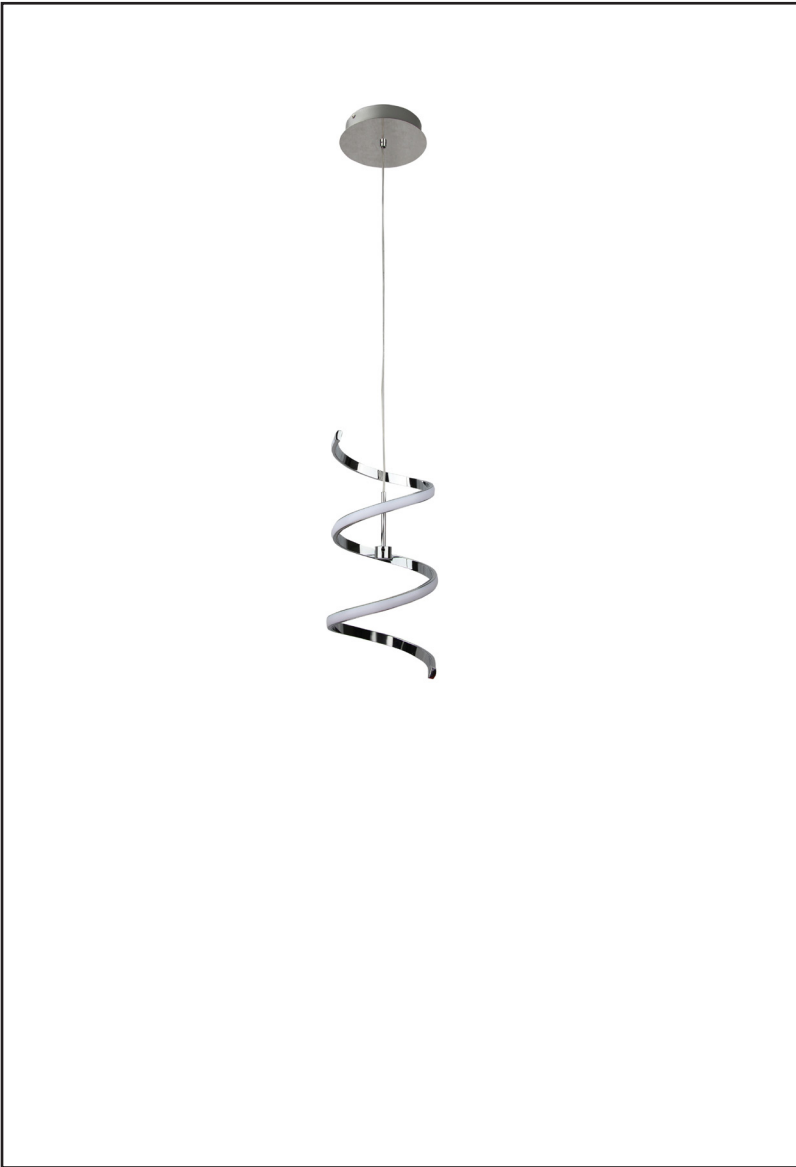

7-70196

ZOE LED Spiral Pendant

Description

The ZOE LED Spiral Pendant features a lit ring that will orbit your room. No matter the style you're going for Zoe will be the perfect addition.

Features

Item Number	7-70196
Finish	Chrome
Dimensions	47.25"H x 6.25"W
Lamp Info	LED
Bulb Base	Integrated LED
ETL Listed	Dry Location
Location	Indoor

Electrical

Fixture requires a grounded electrical supply line to 120 volts AC.

Installation

Fixture attaches to electrical junction box securely anchored in wall or ceiling.
All mounting hardware included.