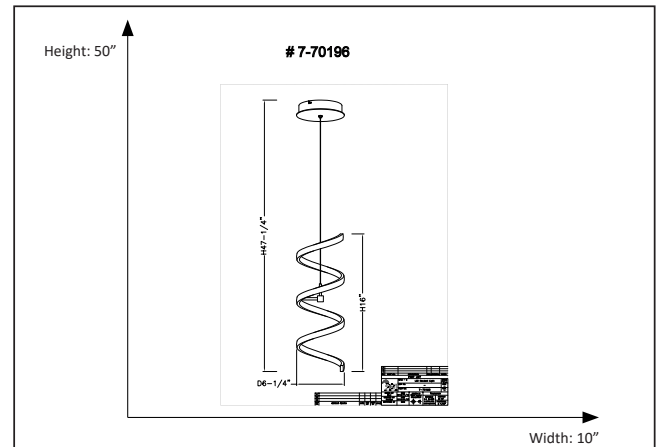

7-70196

ZOE LED Spiral Pendant

Description

The ZOE LED Spiral Pendant features a lit ring that will orbit your room. No matter the style you're going for Zoe will be the perfect addition.

Features

Item Number	7-70196
Finish	Chrome
Dimensions	47.25"H x 6.25"W
Lamp Info	LED
Bulb Base	Integrated LED
ETL Listed	Dry Location
Location	Indoor